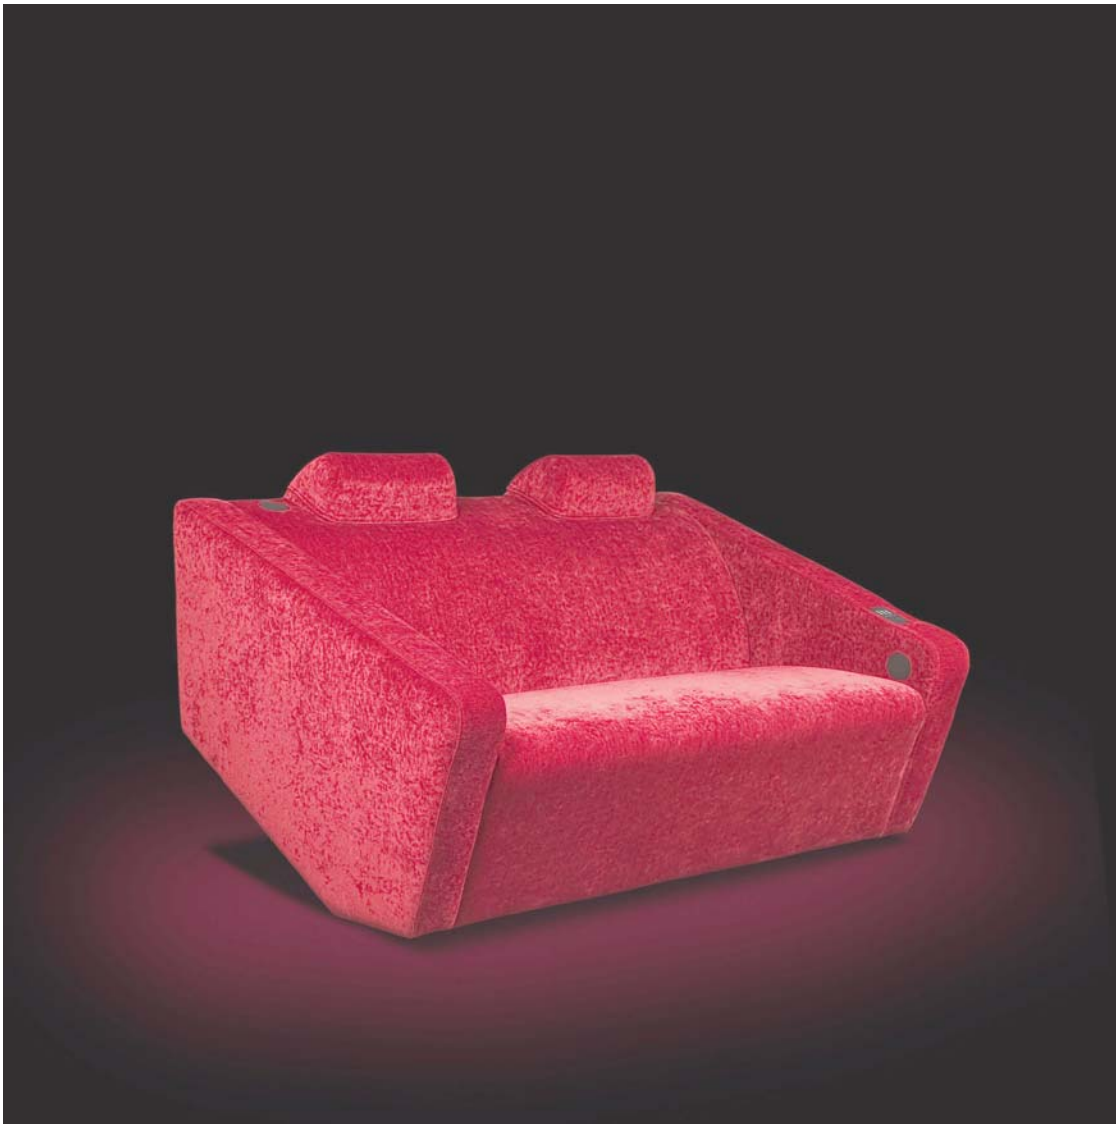

# Athena

The scores are tied and the game is coming to an end. The players push for the final minute of the game; their tired bodies pushed on by adrenaline surging through their veins. An intercepted pass allows for a breakaway. Charging towards the basket, he sets up for a final layup. You and your Athena are there, counting down with the shot clock.

- Dimensions : Height = 940mm, Width = 1550mm, Depth = 980mm
- Satellite Speakers : 4 X 2in full range drivers
- Subwoofer : 6.2in powered subwoofer
- RMS Power Output : 2 X 8W + 2 X 8W + 30W = 57W RMS
- PMPO Power Output : 456W
- Satellite Frequency Response : 90Hz - 20kHz
- Input Jacks : RCA, PC Audio
- Control Options : Control Panel
- Output Jacks : RCA, PC Audio (Headphone Jack)
- Other Accessories : Beverage Holder, Armrests with inbuilt control panels